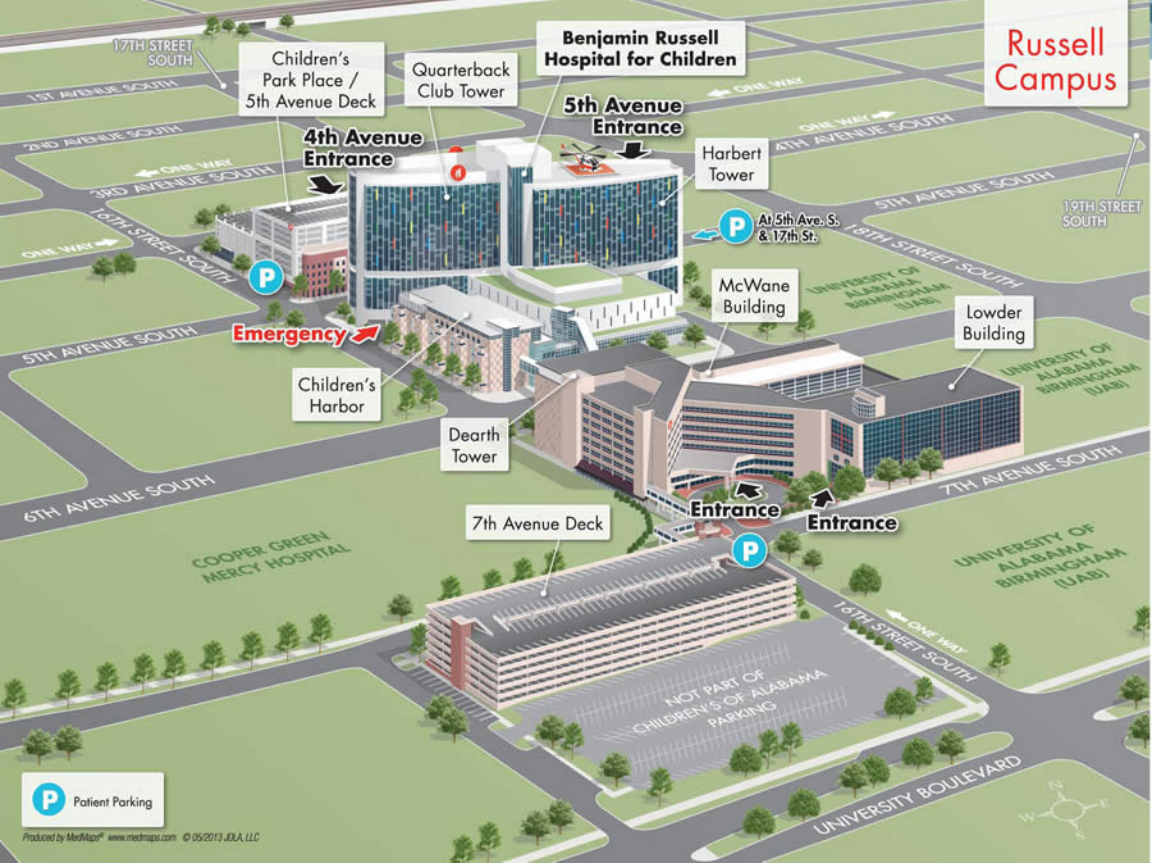

# Russell Campus

Benjamin Russell  
Hospital for Children

Children's  
Park Place /  
5th Avenue Deck

Quarterback  
Club Tower

5th Avenue  
Entrance

Harbert  
Tower

4th Avenue  
Entrance

P At 5th Ave. S.  
& 17th St.

McWane  
Building

Lower  
Building

Emergency

Children's  
Harbor

Dearth  
Tower

7th Avenue Deck

Entrance

Entrance

COOPER GREEN  
MERCY HOSPITAL

UNIVERSITY OF  
ALABAMA  
BIRMINGHAM  
(UAB)

NOT PART OF  
CHILDREN'S OF ALABAMA  
PARKING

UNIVERSITY BOULEVARD

P Patient Parking